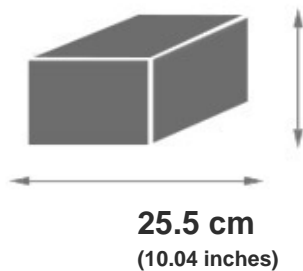

No. Ref.: 3016200004097

MOTO X RACER
MOTO X RACER

39 cm
(15.35 inches)

kg
brut/gross

2.8 kg
(6.16 lbs.)

kg
net

2.3 kg
(5.06 lbs.)

Colis/Parcel

41 dm³
(1.45 ft³)

63 x 20 x 32.5 cm
(24.8 x 7.87 x 12.8 inches)

Packing unit 1

+1
YEAR

Children max weight: 30 kg
(66 lbs)

FALQUET & CIE 22 Rue Jean Mermoz - 01100 OYONNAX - FRANCE

Tel : +33 (04) 74 77 50 46 - Fax: +33 (04) 74 77 60 61 contact@falquet.fr - www.falk-toys.com