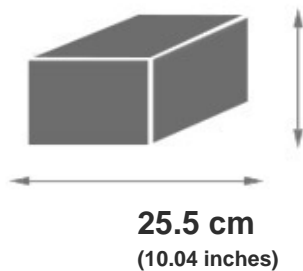

No. Ref.: 3016200004097

MOTO X RACER  
MOTO X RACER

39 cm  
(15.35 inches)

**kg**  
brut/gross

**2.8 kg**  
(6.16 lbs.)

**kg**  
net

**2.3 kg**  
(5.06 lbs.)

Colis/Parcel

41 dm<sup>3</sup>  
(1.45 ft<sup>3</sup>)

63 x 20 x 32.5 cm  
(24.8 x 7.87 x 12.8 inches)

Packing unit 1

**+1**  
YEAR

Children max weight: 30 kg  
(66 lbs)

FALQUET & CIE 22 Rue Jean Mermoz - 01100 OYONNAX - FRANCE