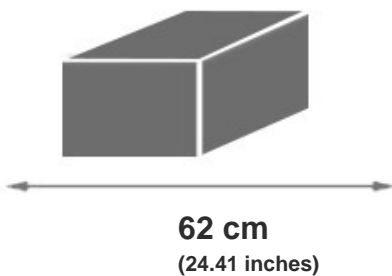

No. Ref.: 3016200004097

MOTO X RACER  
MOTO X RACER

39 cm  
(15.35 inches)

**kg**  
brut/gross

**2.8 kg**  
(6.16 lbs.)

**kg**  
net

**2.3 kg**  
(5.06 lbs.)

Colis/Parcel

41 dm<sup>3</sup>  
(1.45 ft<sup>3</sup>)

63 x 20 x 32.5 cm  
(24.8 x 7.87 x 12.8 inches)

Packing unit 1

**+1**  
YEAR

Children max weight: 30 kg  
(66 lbs)

FALQUET & CIE 22 Rue Jean Mermoz - 01100 OYONNAX - FRANCE