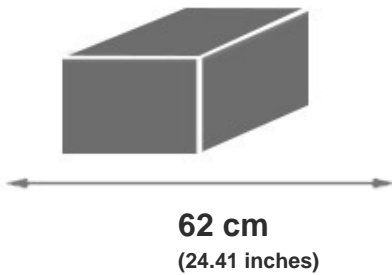

No. Ref.: 3016200004097

MOTO X RACER  
MOTO X RACER

**39 cm**  
(15.35 inches)

**kg**  
brut/gross

**2.8 kg**  
(6.16 lbs.)

**kg**  
net

**2.3 kg**  
(5.06 lbs.)

Colis/Parcel

**41 dm<sup>3</sup>**  
(1.45 ft<sup>3</sup>)

**63 x 20 x 32.5 cm**  
(24.8 x 7.87 x 12.8 inches)

Packing unit 1

**+1**  
YEAR

Children max weight: **30 kg**  
(66 lbs)

FALQUET & CIE 22 Rue Jean Mermoz - 01100 OYONNAX - FRANCE