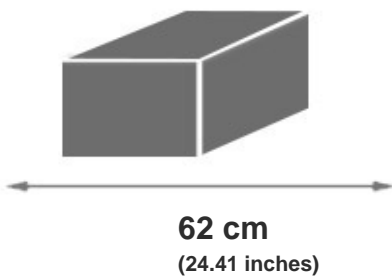

No. Ref.: 3016200004097

MOTO X RACER
MOTO X RACER

39 cm
(15.35 inches)

kg
brut/gross

2.8 kg
(6.16 lbs.)

kg
net

2.3 kg
(5.06 lbs.)

Colis/Parcel

41 dm³
(1.45 ft³)

63 x 20 x 32.5 cm
(24.8 x 7.87 x 12.8 inches)

Packing unit 1

+1
YEAR

Children max weight: 30 kg
(66 lbs)

FALQUET & CIE 22 Rue Jean Mermoz - 01100 OYONNAX - FRANCE

Tel : +33 (04) 74 77 50 46 - Fax: +33 (04) 74 77 60 61 contact@falquet.fr - www.falk-toys.com