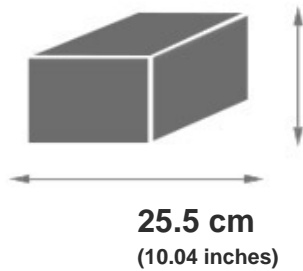

No. Ref.: 3016200004097

MOTO X RACER  
MOTO X RACER

**39 cm**  
(15.35 inches)

**kg**  
brut/gross

**2.8 kg**  
(6.16 lbs.)

**kg**  
net

**2.3 kg**  
(5.06 lbs.)

Colis/Parcel

**41 dm<sup>3</sup>**  
(1.45 ft<sup>3</sup>)

**63 x 20 x 32.5 cm**  
(24.8 x 7.87 x 12.8 inches)

Packing unit 1

**+1**  
YEAR

Children max weight: **30 kg**  
(66 lbs)

FALQUET & CIE 22 Rue Jean Mermoz - 01100 OYONNAX - FRANCE