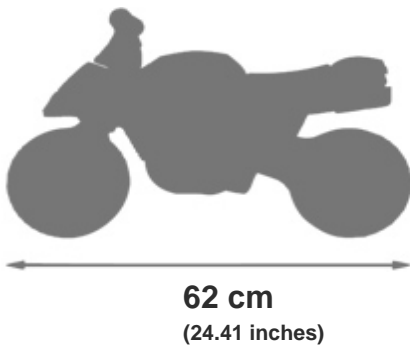

No. Ref.: 3016200004271

MOTO POLICE
MOTO POLICE

kg
brut/gross
2.8 kg
(6.16 lbs.)

kg
net
2.3 kg
(5.06 lbs.)

Colis/Parcel

41 dm³
(1.45 ft³)

63 x 20 x 32.5 cm
(24.8 x 7.87 x 12.8 inches)

Packing unit 1

+1
YEAR

Children max weight: 30 kg
(66 lbs)