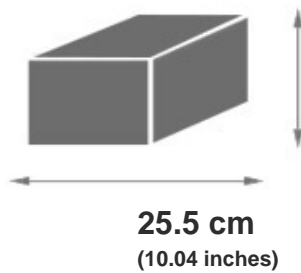

No. Ref.: 3016200004288

MOTO RAINBOW STAR  
MOTO RAINBOW STAR

39 cm  
(15.35 inches)

**kg**  
brut/gross

**kg**  
net

**2.8 kg**  
(6.16 lbs.)

**2.3 kg**  
(5.06 lbs.)

Colis/Parcel

41 dm<sup>3</sup>  
(1.45 ft<sup>3</sup>)

63 x 20 x 32.5 cm  
(24.8 x 7.87 x 12.8 inches)

Packing unit 1

**+1**  
YEAR

Children max weight: 30 kg  
(66 lbs)

FALQUET & CIE 22 Rue Jean Mermoz - 01100 OYONNAX - FRANCE