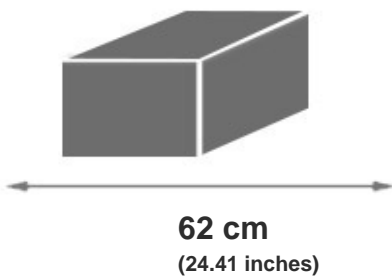

No. Ref.: 3016200004288

MOTO RAINBOW STAR  
MOTO RAINBOW STAR

39 cm  
(15.35 inches)

**kg**  
brut/gross

**kg**  
net

**2.8 kg**  
(6.16 lbs.)

**2.3 kg**  
(5.06 lbs.)

Colis/Parcel

41 dm<sup>3</sup>  
(1.45 ft<sup>3</sup>)

63 x 20 x 32.5 cm  
(24.8 x 7.87 x 12.8 inches)

Packing unit 1

**+1**  
YEAR

Children max weight: 30 kg  
(66 lbs)

FALQUET & CIE 22 Rue Jean Mermoz - 01100 OYONNAX - FRANCE