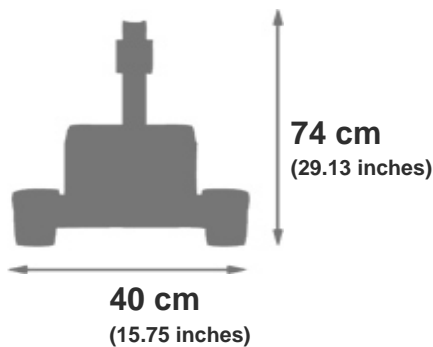

No. Ref.: 3016200011514

JCB Excavator with trailer and helmet  
Pelleteuse JCB avec remorque et casque inclus

Colis/Parcel

109 dm<sup>3</sup>  
(3.86 ft<sup>3</sup>)

61 x 46.8 x 38.3 cm  
(24.02 x 18.41 x 15.08 inches)

Packing unit 1

2/5  
YEARS

Children max weight: 30 kg  
(66 lbs)