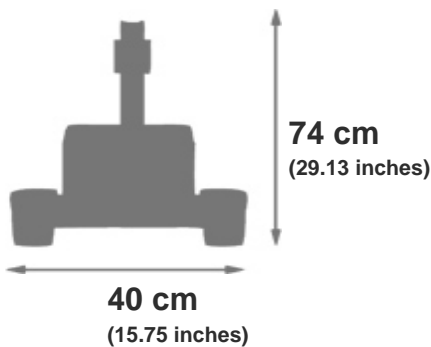

No. Ref.: 3016200011514

JCB EXCAVATOR + TRAILER + HELMET
EXCAVATOR JCB + REMORQUE + CASQUE

Colis/Parcel

102 dm³
(3.61 ft³)

60 x 46 x 37 cm
(23.62 x 18.11 x 14.57 inches)

Packing unit 1

2/5
YEARS

Children max weight: 30 kg
(66 lbs)