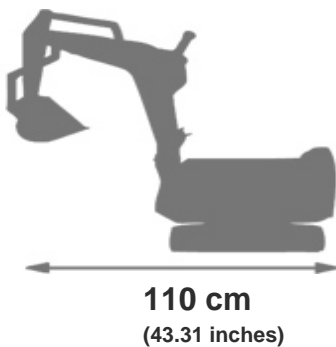

No. Ref.: 3016200011514

JCB Excavator with trailer and helmet  
Pelleteuse JCB avec remorque et casque inclus

Colis/Parcel

109 dm<sup>3</sup>  
(3.86 ft<sup>3</sup>)

61 x 46.8 x 38.3 cm  
(24.02 x 18.41 x 15.08 inches)

Packing unit 1

2/5  
YEARS

Children max weight: 30 kg  
(66 lbs)