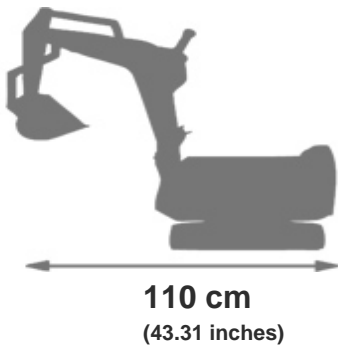

No. Ref.: 3016200011514

JCB EXCAVATOR + TRAILER + HELMET
JCB EXCAVATOR + TRAILER + HELMET

Colis/Parcel

102 dm³
(3.61 ft³)

60 x 46 x 37 cm
(23.62 x 18.11 x 14.57 inches)

Packing unit 1

2/5
YEARS

Children max weight: 30 kg
(66 lbs)