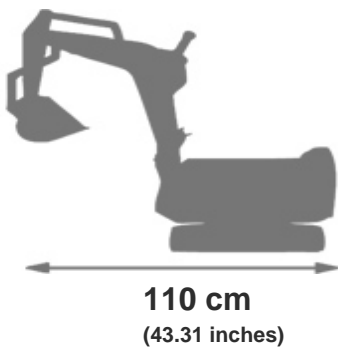

No. Ref.: 3016200011514

JCB EXCAVATOR + TRAILER + HELMET
EXCAVATOR JCB + REMORQUE + CASQUE

Colis/Parcel

102 dm³
(3.61 ft³)

60 x 46 x 37 cm
(23.62 x 18.11 x 14.57 inches)

Packing unit 1

2/5
YEARS

Children max weight: 30 kg
(66 lbs)