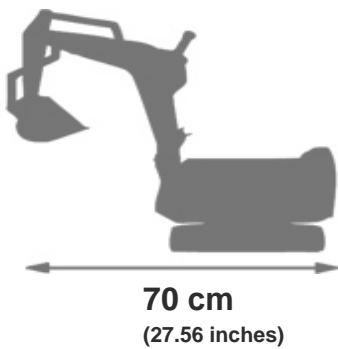

No. Ref.: 3016200001157

JCB EXCAVATOR + HELMET
JCB EXCAVATOR + HELMET

kg
brut/gross
5.2 kg
(11.44 lbs.)

kg
net
4.7 kg
(10.34 lbs.)

Colis/Parcel

102 dm³
(3.61 ft³)

60 x 46 x 37 cm
(23.62 x 18.11 x 14.57 inches)

Packing unit 1

2/5
YEARS

Children max weight: 30 kg
(66 lbs)