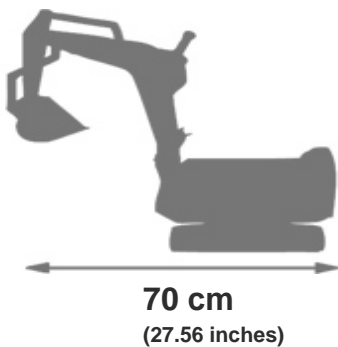

No. Ref.: 3016200001157

JCB Excavator with helmet
Pelleteuse JCB avec casque inclus

Colis/Parcel

109 dm³
(3.86 ft³)

61 x 46.8 x 38.3 cm
(24.02 x 18.41 x 15.08 inches)

Packing unit 1

2/5
YEARS

Children max weight: 30 kg
(66 lbs)