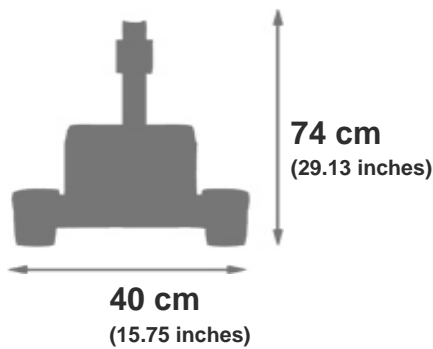

No. Ref.: 3016200001157

JCB EXCAVATOR + HELMET
JCB EXCAVATOR + HELMET

Colis/Parcel

102 dm³
(3.61 ft³)

60 x 46 x 37 cm
(23.62 x 18.11 x 14.57 inches)

Packing unit 1

2/5
YEARS

Children max weight: 30 kg
(66 lbs)