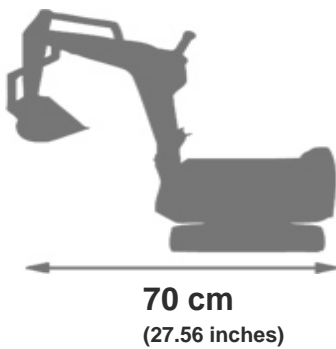

No. Ref.: 3016200001157

JCB EXCAVATOR + HELMET
JCB EXCAVATOR + HELMET

Colis/Parcel

102 dm³
(3.61 ft³)

60 x 46 x 37 cm
(23.62 x 18.11 x 14.57 inches)

Packing unit 1

2/5
YEARS

Children max weight: 30 kg
(66 lbs)