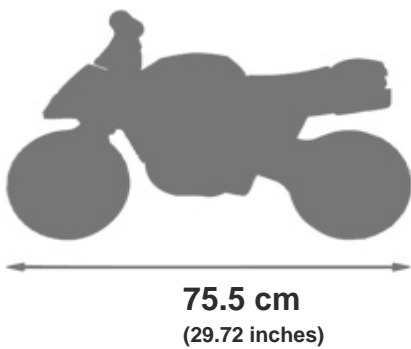

No. Ref.: 3016200005018

Blue Ride-on Moto Falk Racing Team
Porteur Moto Falk Racing Team bleu

Colis/Parcel

65 dm³
(2.29 ft³)

73.8 x 22.5 x 39 cm
(29.06 x 8.86 x 15.35 inches)

Packing unit 1

2/5
YEARS

Children max weight: **30 kg**
(66 lbs)