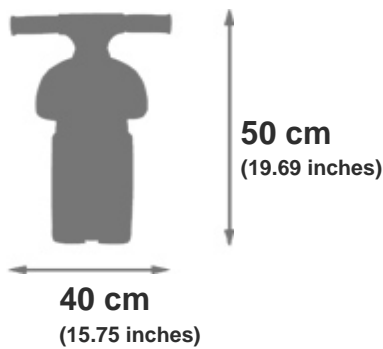

No. Ref.: 3016200005018

Blue Ride-on Moto Falk Racing Team
Porteur Moto Falk Racing Team bleu

Colis/Parcel

65 dm³
(2.29 ft³)

73.8 x 22.5 x 39 cm
(29.06 x 8.86 x 15.35 inches)

Packing unit 1

2/5
YEARS

Children max weight: **30 kg**
(66 lbs)