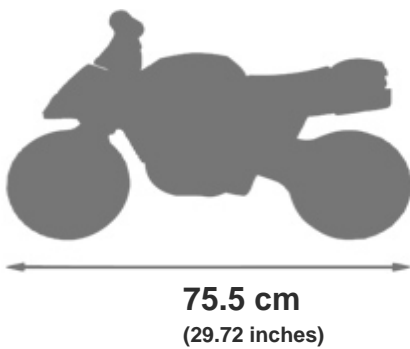

No. Ref.: 3016200005018

moto FALK RACING TEAM
moto FALK RACING TEAM bleue

Colis/Parcel

61 dm³
(2.16 ft³)

73 x 22 x 38 cm
(28.74 x 8.66 x 14.96 inches)

Packing unit 1

2/5
YEARS

Children max weight: **30 kg**
(66 lbs)