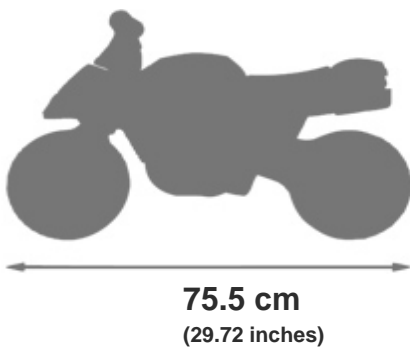

No. Ref.: 3016200005087

Pink Ride-on Moto Falk Racing Team
Porteur Moto Falk Racing Team rose

Colis/Parcel

65 dm³
(2.29 ft³)

73.8 x 22.5 x 39 cm
(29.06 x 8.86 x 15.35 inches)

Packing unit 1

2/5
YEARS

Children max weight: 30 kg
(66 lbs)