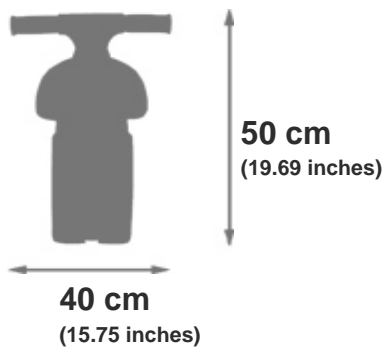

No. Ref.: 3016200005087

Pink Ride-on Moto Falk Racing Team
Porteur Moto Falk Racing Team rose

Colis/Parcel

65 dm³
(2.29 ft³)

73.8 x 22.5 x 39 cm
(29.06 x 8.86 x 15.35 inches)

Packing unit 1

2/5
YEARS

Children max weight: 30 kg
(66 lbs)