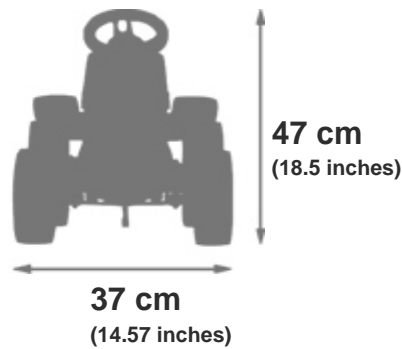

No. Ref.: 3016200030706

NEW HOLLAND T5 RIDE ON
NEW HOLLAND T5 RIDE ON

Colis/Parcel

73 dm³
(2.57 ft³)

78.5 x 29 x 32 cm
(30.91 x 11.42 x 12.6 inches)

Packing unit 1

1½/4
YEARS

Children max weight: 30 kg
(66 lbs)