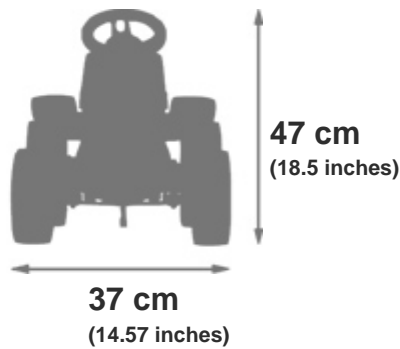

No. Ref.: 3016200030706

Baby New Holland tractor
Porteur Tracteur New Holland

Colis/Parcel

82 dm³
(2.89 ft³)

80.2 x 29.6 x 34.5 cm
(31.57 x 11.65 x 13.58 inches)

Packing unit 1

1½/4
YEARS

Children max weight: 30 kg
(66 lbs)