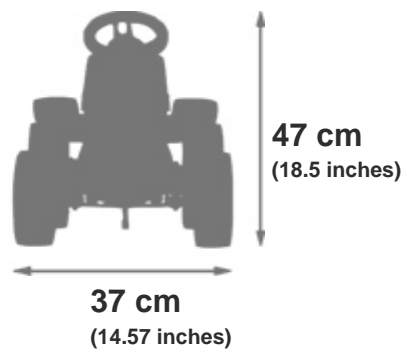

No. Ref.: 3016200030706

**NEW HOLLAND T7 RIDE ON
PORTEUR NEW HOLLAND T7**

kg
brut/gross
5.4 kg
(11.88 lbs.)

kg
net
4.3 kg
(9.46 lbs.)

Colis/Parcel

73 dm³
(2.57 ft³)

78.5 x 29 x 32 cm
(30.91 x 11.42 x 12.6 inches)

Packing unit 1

**1½/4
YEARS**

Children max weight: 30 kg
(66 lbs)