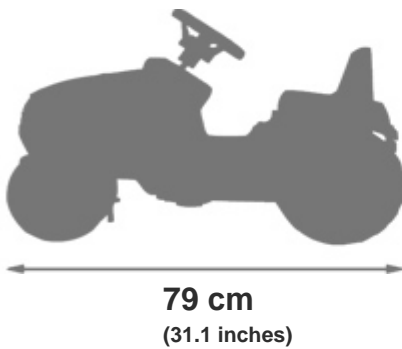

No. Ref.: 3016200030706

NEW HOLLAND T5 RIDE ON
NEW HOLLAND T5 RIDE ON

Colis/Parcel

73 dm³
(2.57 ft³)

78.5 x 29 x 32 cm
(30.91 x 11.42 x 12.6 inches)

Packing unit 1

1½/4
YEARS

Children max weight: 30 kg
(66 lbs)