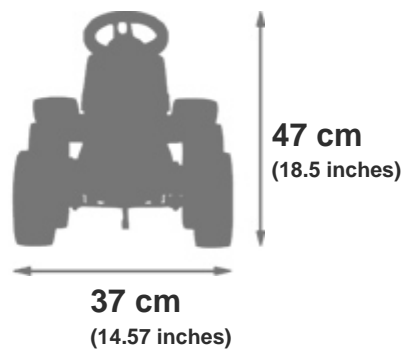

No. Ref.: 3016200030706

**NEW HOLLAND T5 RIDE ON  
NEW HOLLAND T5 RIDE ON**

Colis/Parcel

**73 dm<sup>3</sup>**  
(2.57 ft<sup>3</sup>)

**78.5 x 29 x 32 cm**  
(30.91 x 11.42 x 12.6 inches)

Packing unit 1

**1½/4  
YEARS**

Children max weight: 30 kg  
(66 lbs)