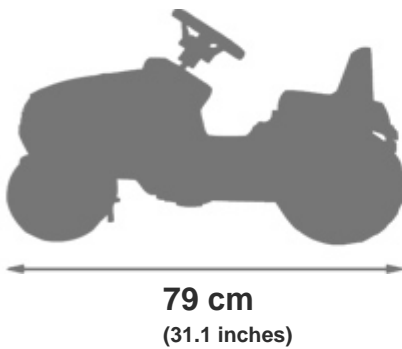

No. Ref.: 3016200030706

Baby New Holland tractor
Porteur Tracteur New Holland

Colis/Parcel

82 dm³
(2.89 ft³)

80.2 x 29.6 x 34.5 cm
(31.57 x 11.65 x 13.58 inches)

Packing unit 1

1½/4
YEARS

Children max weight: 30 kg
(66 lbs)