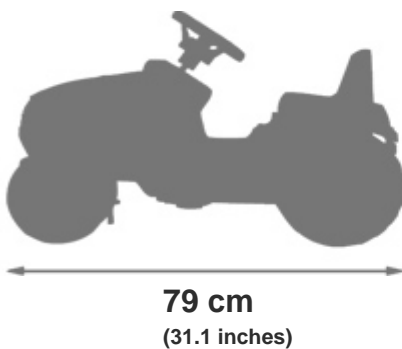

No. Ref.: 3016200030706

**NEW HOLLAND T7 RIDE ON
PORTEUR NEW HOLLAND T7**

kg
brut/gross
5.4 kg
(11.88 lbs.)

kg
net
4.3 kg
(9.46 lbs.)

Colis/Parcel

73 dm³
(2.57 ft³)

78.5 x 29 x 32 cm
(30.91 x 11.42 x 12.6 inches)

Packing unit 1

**1½/4
YEARS**

Children max weight: 30 kg
(66 lbs)