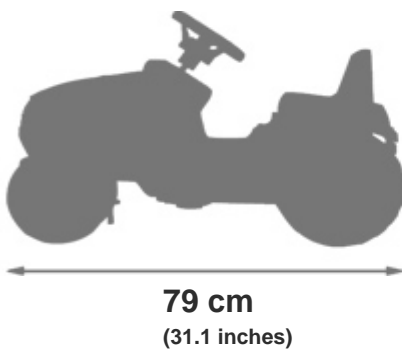

No. Ref.: 3016200030706

**NEW HOLLAND T5 RIDE ON  
NEW HOLLAND T5 RIDE ON**

Colis/Parcel

**73 dm<sup>3</sup>**  
(2.57 ft<sup>3</sup>)

**78.5 x 29 x 32 cm**  
(30.91 x 11.42 x 12.6 inches)

Packing unit 1

**1½/4  
YEARS**

Children max weight: 30 kg  
(66 lbs)