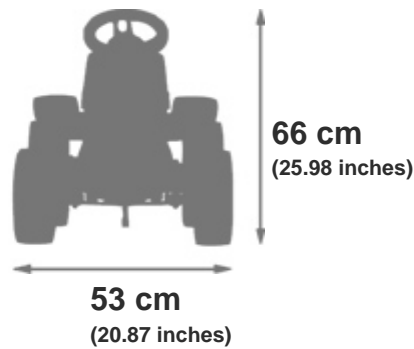

No. Ref.: 3016200010401

Claas tractor
Tracteur Claas

kg
brut/gross

11.5 kg
(25.3 lbs.)

kg
net

9.5 kg
(20.9 lbs.)

Colis/Parcel

282 dm³
(9.97 ft³)

102.5 x 53.5 x 51.5 cm
(40.35 x 21.06 x 20.28 inches)

Packing unit 1

3/7
YEARS

Children max weight: 50 kg
(110 lbs)