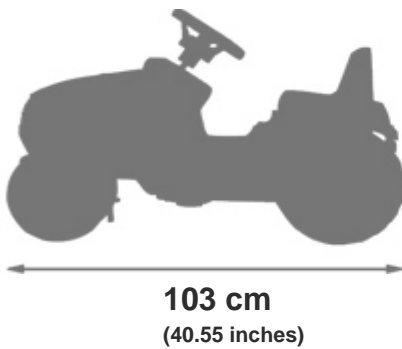

No. Ref.: 3016200010401

Claas tractor
Tracteur Claas

kg
brut/gross

11.5 kg
(25.3 lbs.)

kg
net

9.5 kg
(20.9 lbs.)

Colis/Parcel

282 dm³
(9.97 ft³)

102.5 x 53.5 x 51.5 cm
(40.35 x 21.06 x 20.28 inches)

Packing unit 1

3/7
YEARS

Children max weight: 50 kg
(110 lbs)