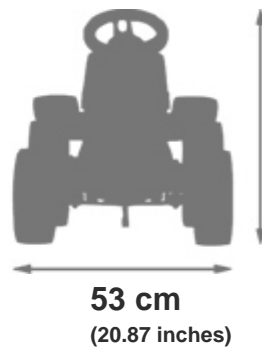

FICHE PRODUIT - PRODUCT SHEET

2062D

No. Ref.: 3016200206248

KUBOTA M135GX WITH RUBBER TYRE BANDS+ LOADER + TRAILER
KUBOTA M135GX WITH RUBBER TYRE BANDS+ LOADER + TRAILER

brut/gross

14.5 kg
(31.9 lbs.)

net

12.5 kg
(27.5 lbs.)

Colis/Parcel

281 dm³
(9.93 ft³)

102 x 53 x 52 cm
(40.16 x 20.87 x 20.47 inches)

Packing unit 1

3/7
YEARS

Children max weight: 50 kg
(110 lbs)

FALQUET & CIE 22 Rue Jean Mermoz - 01100 OYONNAX - FRANCE

Tel : +33 (04) 74 77 50 46 - Fax: +33 (04) 74 77 60 61 contact@falquet.fr - www.falk-toys.com