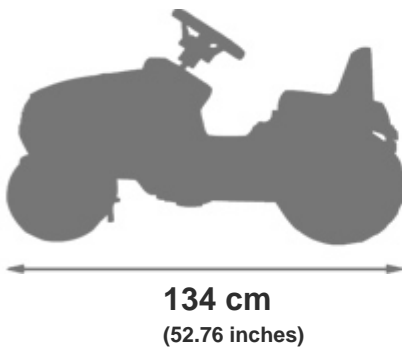

FICHE PRODUIT - PRODUCT SHEET

2062D

No. Ref.: 3016200206248

KUBOTA M135GX WITH RUBBER TYRE BANDS+ LOADER + TRAILER
KUBOTA M135GX WITH RUBBER TYRE BANDS+ LOADER + TRAILER

brut/gross

14.5 kg
(31.9 lbs.)

net

12.5 kg
(27.5 lbs.)

Colis/Parcel

281 dm³
(9.93 ft³)

102 x 53 x 52 cm
(40.16 x 20.87 x 20.47 inches)

Packing unit 1

3/7
YEARS

Children max weight: 50 kg
(110 lbs)

FALQUET & CIE 22 Rue Jean Mermoz - 01100 OYONNAX - FRANCE

Tel : +33 (04) 74 77 50 46 - Fax: +33 (04) 74 77 60 61 contact@falquet.fr - www.falk-toys.com