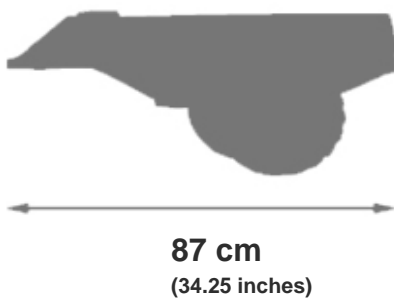

No. Ref.: 3016200009405

Dumper Maxi tilt trailer
Remorque basculante Dumper Maxi

kg
brut/gross
5.7 kg
(12.54 lbs.)

kg
net
4.8 kg
(10.56 lbs.)

Colis/Parcel

114 dm³
(4.04 ft³)

71 x 37 x 43.5 cm
(27.95 x 14.57 x 17.13 inches)

Packing unit 1

3/7
YEARS

Children max weight: 20 kg
(44 lbs)