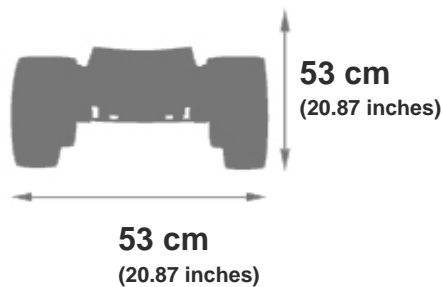

No. Ref.: 3016200009405

Dumper Maxi tilt trailer
Remorque basculante Dumper Maxi

kg
brut/gross
5.7 kg
(12.54 lbs.)

kg
net
4.8 kg
(10.56 lbs.)

Colis/Parcel

114 dm³
(4.04 ft³)

71 x 37 x 43.5 cm
(27.95 x 14.57 x 17.13 inches)

Packing unit 1

3/7
YEARS

Children max weight: 20 kg
(44 lbs)